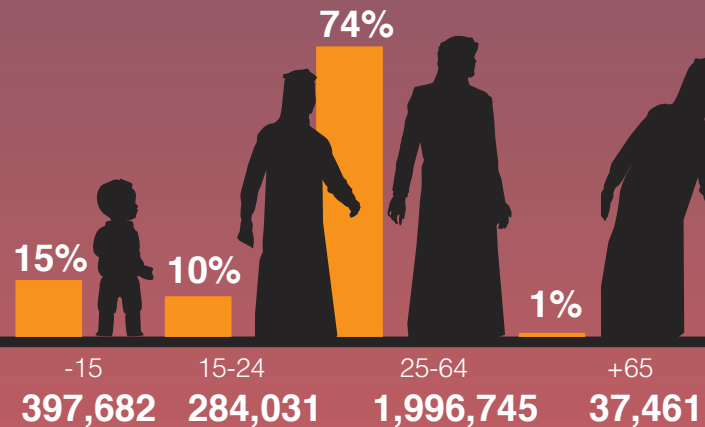

Population by Age Group