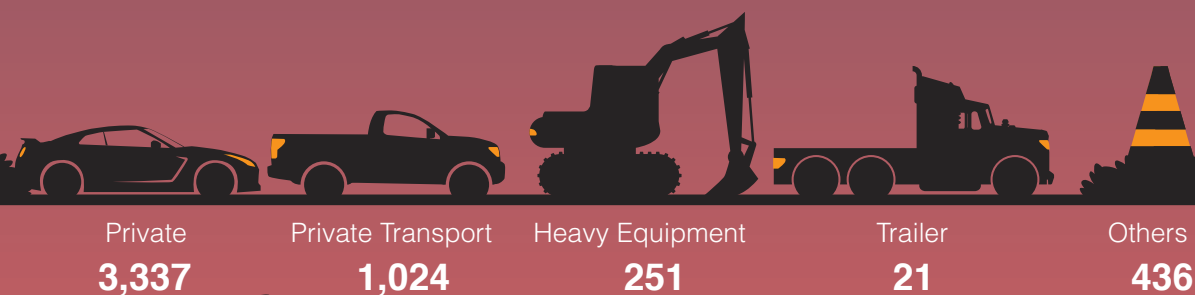

Vehicles by Type

Vessels Movement

Foreign Trade Directions