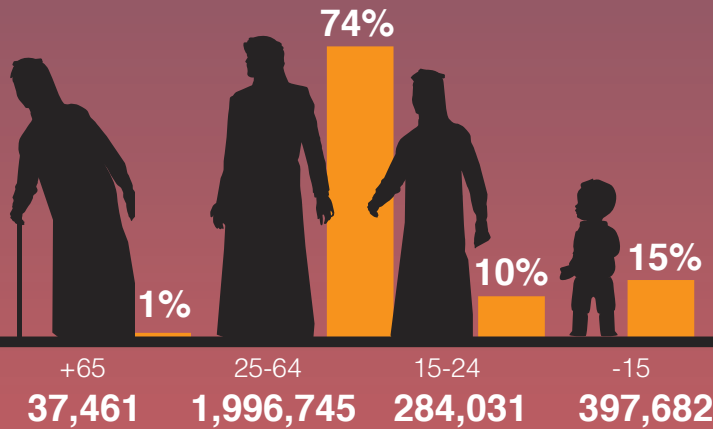

السكان حسب فئات العمر

الكهرباء والماء

استخدام الكهرباء
3,266.0 صفا واط الساعة

استهلاك المياه
54,825.3 ألف متر مكعب

الزواج والطلاق

الزواج
390

الطلاق
193

الضمان الاجتماعي

عدد المستفيدين
14,512 فرد

قيمة الضمان الاجتماعي
82,995 ألف ريال قطري

قضايا الحوادث المرورية

نوع الحادث	عدد القضايا
وفاة	12
خفيفة	516
بليغة	14,160
بدون إصابات	70