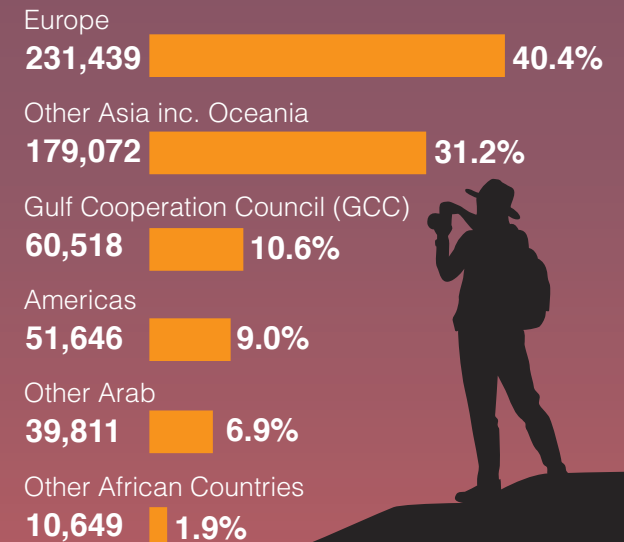

Electricity & Water

Social Security

Real Estate

Building Permits