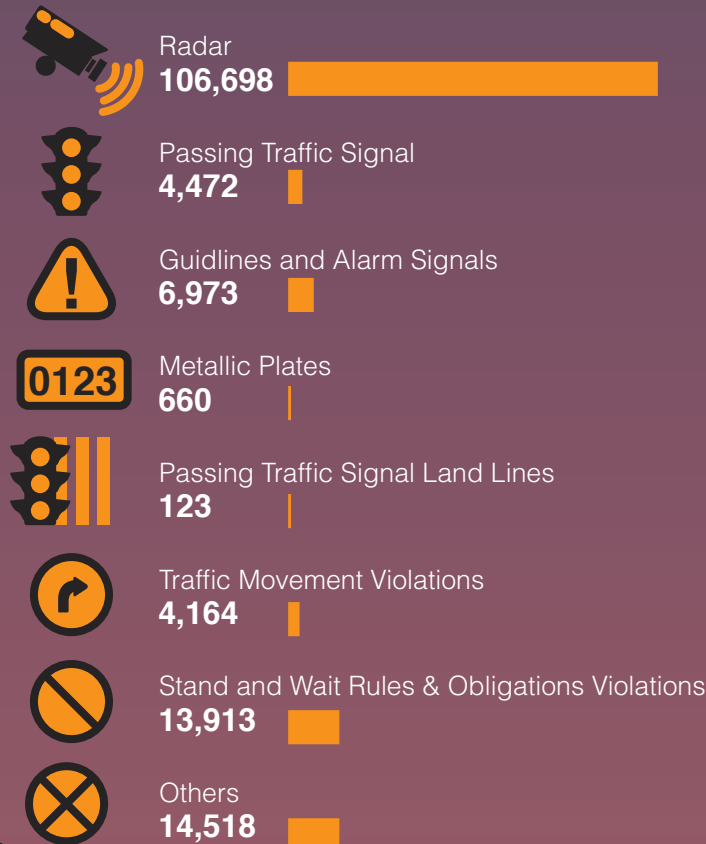

Traffic Violations