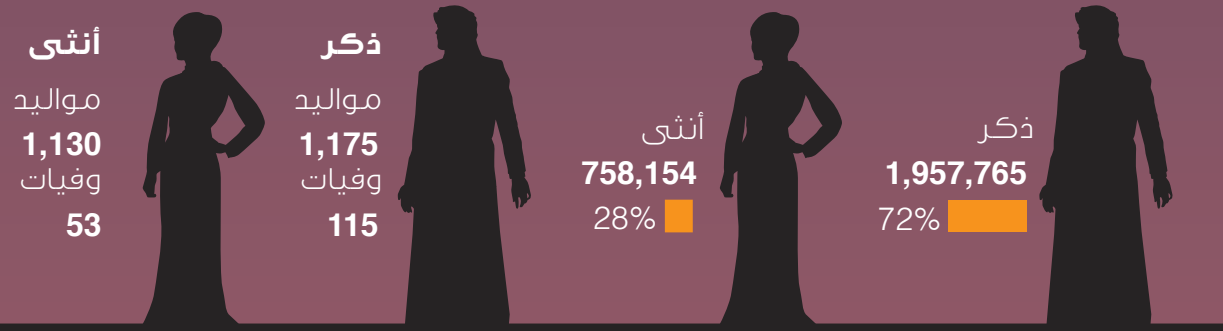

لمحة قطر؛ إحصاءات شهرية

إحصاءات نوفمبر 2020

تصدر عن جهاز التخطيط والإحصاء وتقديم لمحة إحصائية شهرية عن بعض الجوانب الاقتصادية والسكانية والاجتماعية.

psaqatar psa_qatar www.psa.gov.qa

جهاز التخطيط والإحصاء
Planning and Statistics Authority

المواليد أحياء والوفيات